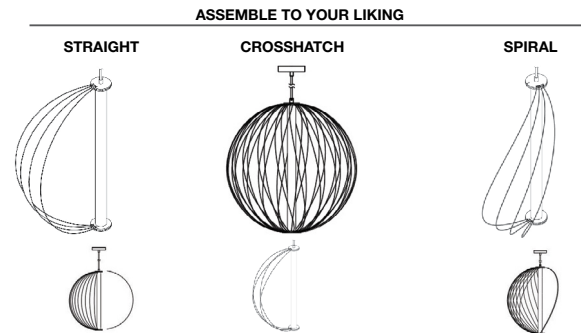

COMPANY	PROJECT	FIXTURE TYPE	APPROVED BY