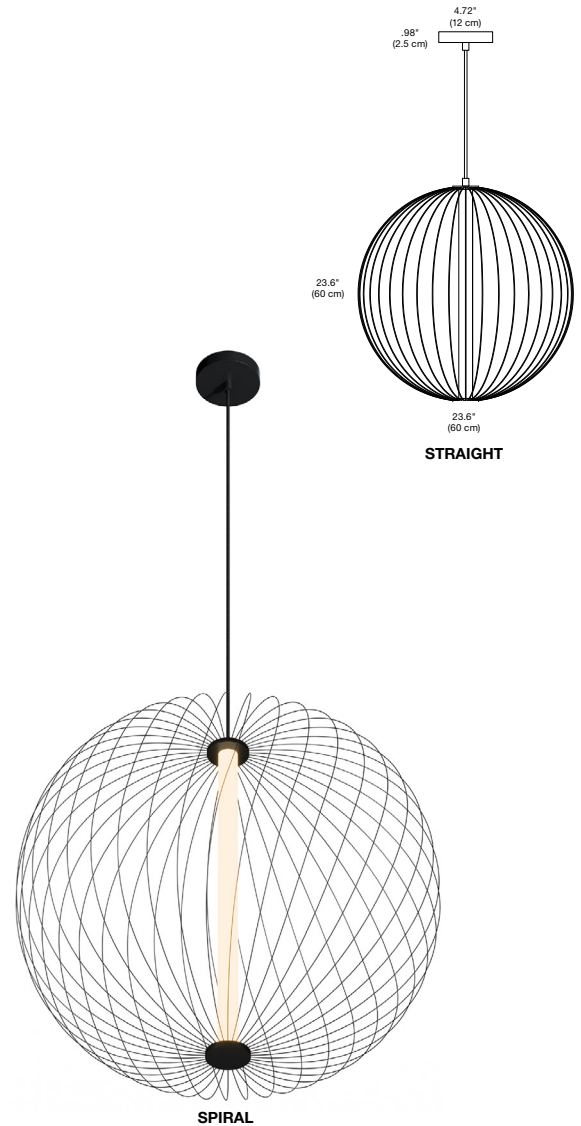

MODERN LIGHTING

DESCRIPTION

The Wireframe LED Atom Round Pendant by Modern Lighting is an elegant design with a playful appeal. The pliable WireFrame shade can be assembled into 3 distinct patterns all of which give the fixture a unique look; Straight, Crosshatched and Spiral. The 3000K LEDs provide omni-directional illumination. Dimmable with ELV dimmer (sold separately).

STYLE

Make your own style in minutes to fit your preference:
Straight, Crosshatched, Spiral

APPLICATIONS

Restaurants, Retail, Residential, Kitchen Island, Breakfast Nook, Study/Den, General Illumination

Wireframe Atom Round

LED PENDANT

BODY FINISH	Black
LAMP	Integrated 5W 120V LED
WATTAGE	10W
DIMMER	Low Voltage Electronic
DIMENSIONS	27.6" D x 14.2" H
<i>Technical Information</i>	
COLOR TEMPERATURE	3000 K
CABLE LENGTH	60"

ORDERING CODE

Brand	Series	Category	Shape	Watt	CCT	Finish
ML	02	02	RD	10W	30K	- BK
ML Modern Lighting	02 Wireframe	02 Pendant	RD Round DS Disc	10W 10 Watts	30K 3000K	BK Black

COMPANY	PROJECT	FIXTURE TYPE	APPROVED BY